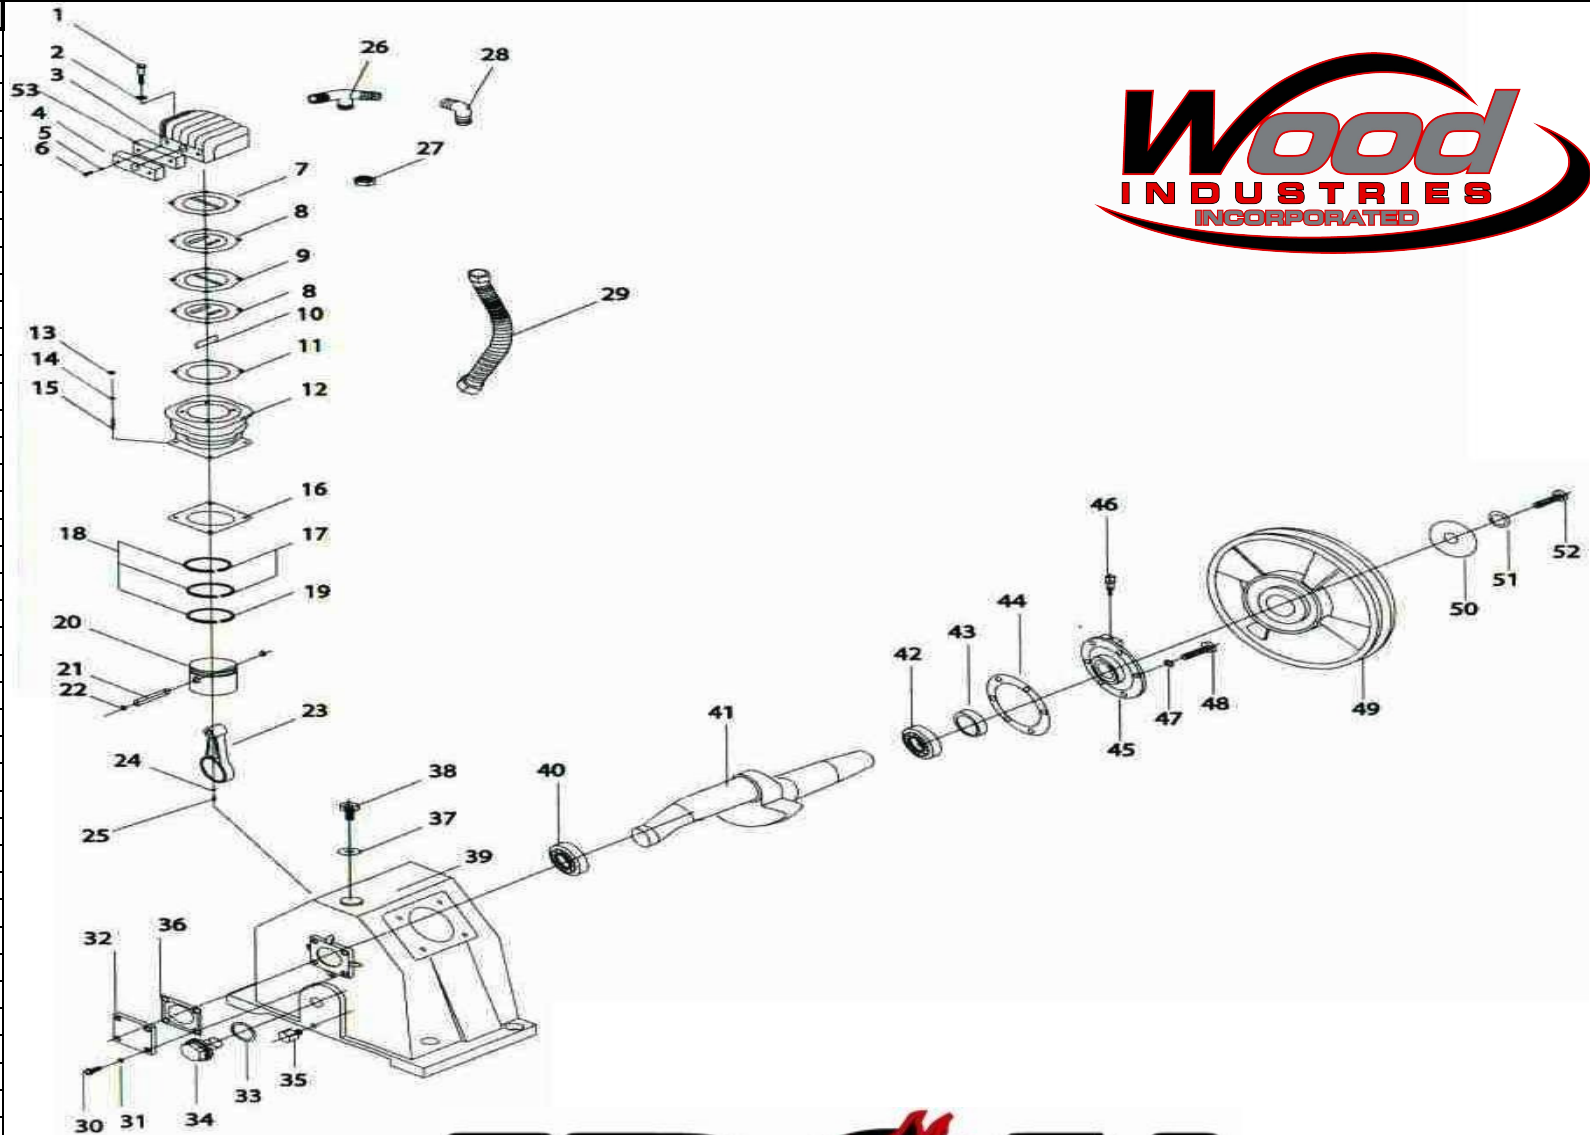

Iron Horse Compressor breakdown sheet - CC2065

Item	Description	Qty	Part #
1	Bolt for cylinder head	8	TB-30-01
2	Washer for head bolt	8	TB-30-02
3	Cylinder head	2	TB-30-03
4	Air filter	2	TB-30-04
5	Washer for air filter	4	TB-30-05
6	Bolt for air filter	4	TB-30-06
7	Head gasket	2	TB-30-07
8	Valve seat	4	TB-30-08
9	Aluminum gasket	2	TB-30-09
10	Valve plate	4	TB-30-10
11	Valve seat - cylinder gskt	2	TB-30-11
12	Cylinder	2	TB-30-12
13	Cylinder to crankcase nut	8	TB-30-13
14	Cylinder - crank washer	8	TB-30-14
15	Cylinder - crank screw	8	TB-30-15
16	Cylinder - crank gasket	2	TB-30-16
17	Compression rings	4	TB-30-17
18	Ring kit (TB-30-17/19)	2	TB-30-18
19	Oil control ring	2	TB-30-19
20	Piston	2	TB-30-20
21	Piston pin	2	TB-30-21
22	Piston pin clip	2	TB-30-22
23	Connecting rod	2	TB-30-23
24	Oil splasher	2	TB-30-24
25	Oil splasher	2	TB-30-25
26	3-way connector pipe	2	TB-30-26
27	Exhaust pipe nut	1	TB-30-27
28	Elbow connector pipe	1	TB-30-28
29	Intercooler tube	1	TB-30-29
30	Bearing cover bolt	1	TB-30-33
31	Bearing cover washer	4	TB-30-34
32	Rear bearing cover	4	TB-30-35
33	Oil sight glass gasket	1	TB-30-36
34	Oil sight glass	1	TB-30-37
35	Drain cock	1	TB-30-38
36	Rear bearing cover gskt	1	TB-30-39
37	Oil cap seal	1	TB-30-40
38	Oil filler cap	1	TB-30-41
39	Crankcase	1	TB-30-42
40	Rear bearing	1	TB-40-42
41	Crankshaft	1	TB-30-44
42	Front bearing	1	TB-30-43
43	Crankshaft oil seal	1	TB-30-46
44	Front bearing cover gskt	1	TB-30-47
45	Front shaft cover	1	TB-30-48
46	Crankcase breather	1	TB-30-49
47	Front cover wahser	4	TB-30-50
48	Front cover bolt	4	TB-30-06
49	Flywheel c/w fasteners	1	TB-30-52
50	Flywheel washer	1	TB-30-53
51	Flywheel copper washer	1	TB-30-50
52	Flywheel bolt	1	TB-30-55
53	Air filter element (CC2065)	2	TB-10-43