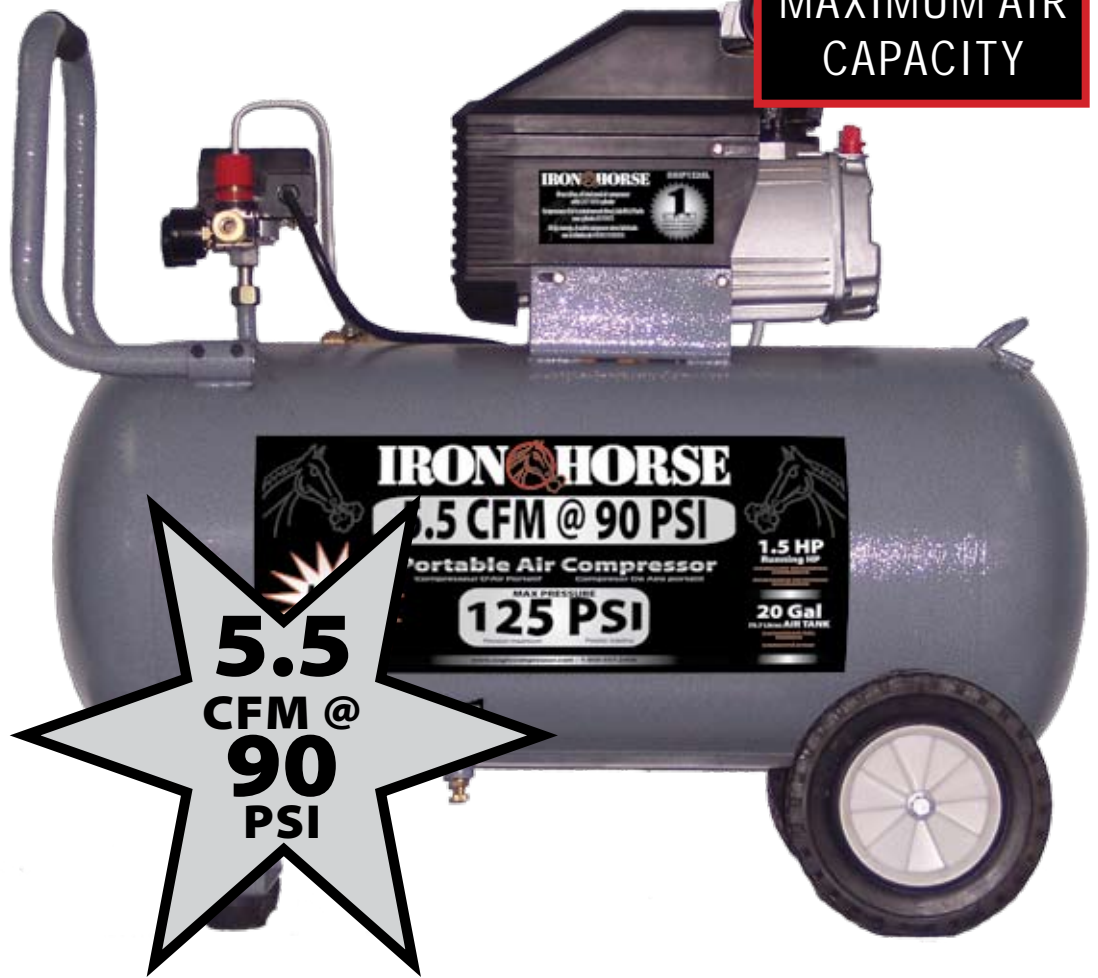

IHHP1520L

IRON HORSE

COM
PRE
SSO
RS

MAXIMUM AIR
CAPACITY

Model #: IronHorse - IHHP1520L

This rugged compressor with cast iron cylinder comes with a large 20 gallon air tank providing maximum air capacity when needed. This units is oil lubricated for professional use and longer life and is powered by a thermally protected 1.5 HP, 115 volt electric motor which is CSA/US approved. Regulator, gauge and quick coupler connections round off this unit and are very conveniently found and easy to access on the front mounted control panel.

TECHNICAL SPECIFICATIONS			
HP (Running):	1.5 HP	MOTOR RPM:	3450
CFM @ PSI:	5.5 CFM @ 90 PSI	MAX PRESSURE:	125 PSI
RECEIVER:	20 gallon	VOLTAGE:	115v
L-W-H (inches):	34-16-29	WEIGHT (Pounds):	121

MORE INFORMATION AT: - www.eaglecompressor.com

**MAXIMUM AIR
CAPACITY**

**COMES WITH:
25' AIR HOSE**

**20 PIECE
ACCESSORY KIT**

Model #: IronHorse - IHHP1520L-AK

This rugged compressor with cast iron cylinder comes with a large 20 gallon air tank providing maximum air capacity when needed. This units is oil lubricated for professional use and longer life and is powered by a thermally protected 1.5 HP, 115 volt electric motor which is CSA/US approved. Regulator, gauge and quick coupler connections round off this unit and are very conveniently found and easy to access on the front mounted control panel.