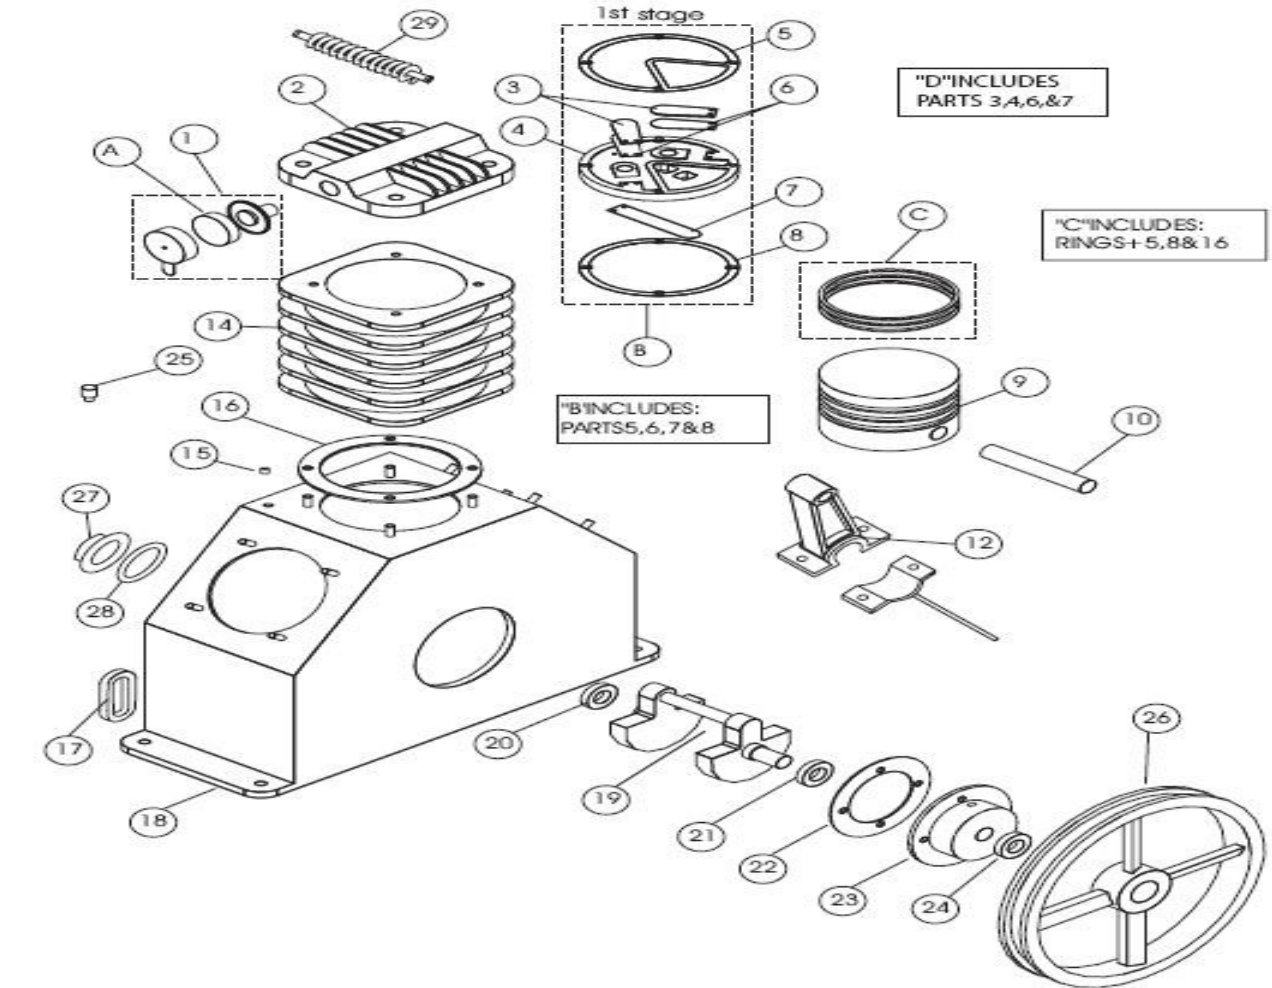

Eagle Air Compressor part breakdown sheet - PT03A

Item	Description	Qty Req.	Part #
1	intake filter ass'y	3	51111-5600
2	cylinder head	3	52122-0101
3	lift limiter - discharge valve plate	6	51121-3102
4	valve seat	3	52122-2101
5	valve seat to head gasket	3	52122-2105
6	discharge valve plate	6	51121-2103
7	intake valve plate	3	52122-2103
8	valve seat to cylinder gasket	3	52122-2104
9	piston	3	51122-5101
10	piston pin c/w snap rings	3	51122-5112
11	piston pin bushing	N/A	N/A
12	connecting rod c/w dipper **	3	52122-5120
13	connecting rod bearing (pair)	N/A	N/A
14	cylinder	3	52122-4101
15	oil filler cap	1	51111-4719
16	cylinder to crankcase gasket	3	51122-4103
17	oil sight glass c/w gasket	1	51111-4770
18	crankcase	1	51132-4701
19	crankshaft	1	51132-4601
20	front bearing	1	83501-6205
21	rear bearing	1	83501-6205
22	crankcase to rear bearing housing gasket	1	51122-4704
23	rear bearing housing	1	51122-4703
24	oil seal	1	51122-4708
25	crankcase breather	1	51111-4761
26	flywheel c/w fasteners	1	51132-6601
27	front bearing housing	1	51122-4706
28	crankcase to front bearing housing gasket	1	51122-4707
29	connecting (interstage) tubing	2	51132-7710
Misc	1/4" street elbow (oil drain)	1	STREL1/4
	interstage "Y" fitting	2	51121-7702
	interstage "elbow" fitting	1	51112-7701
	Eagle oil (650ml or 22oz)	1	EAOIL10

** Specify which cylinder

A	intake filter element kit includes: - three(3) intake filter elements	1	101000-300
B	valve repair kit includes: -valve seat to head gasket (item 5) -two(2) outlet valve plates (item 6) -intake valve plate (item 7) -six(6) valve plate screws -valve seat to cylinder gasket (item 8)	3	101000-165
C	ring repair kit includes: -valve seat to head gasket (item 5) -valve seat to cylinder gasket (item 8) -two(2) compression rings -one(1) oil control ring -cylinder to crankcase gasket (item 16)	3	101000-265
D	Valve Plate Assembly (Not shown)	3	52122-2100